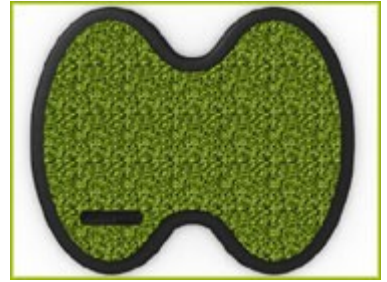

AstroTurf's TWIN doormat

Mission:

Creative study of fun doormats for the range Utopia.

Priority:

Development of fun doormats to be intergrated in the Utopia range. TWIN has a **minimalist** and **attractive design**. Study for an **antislippery recycled rubber** base.

Constraints:

Study of the various heights (PE grass and rubber base) to guarantee the **best efficiency** (cleaning the shoe sole).

Matérials:

PE (Polyethelene) and **rubber (recycled tyres)**.

Strengths:

- Antislippery with rubber base.
- Fun aspect.
- Small size.
- Colour choice(Apple Green, ...).

Client:

Solutia Astroturf (USA - Belgium), manufactures practical entrance doormats for every type of doors.